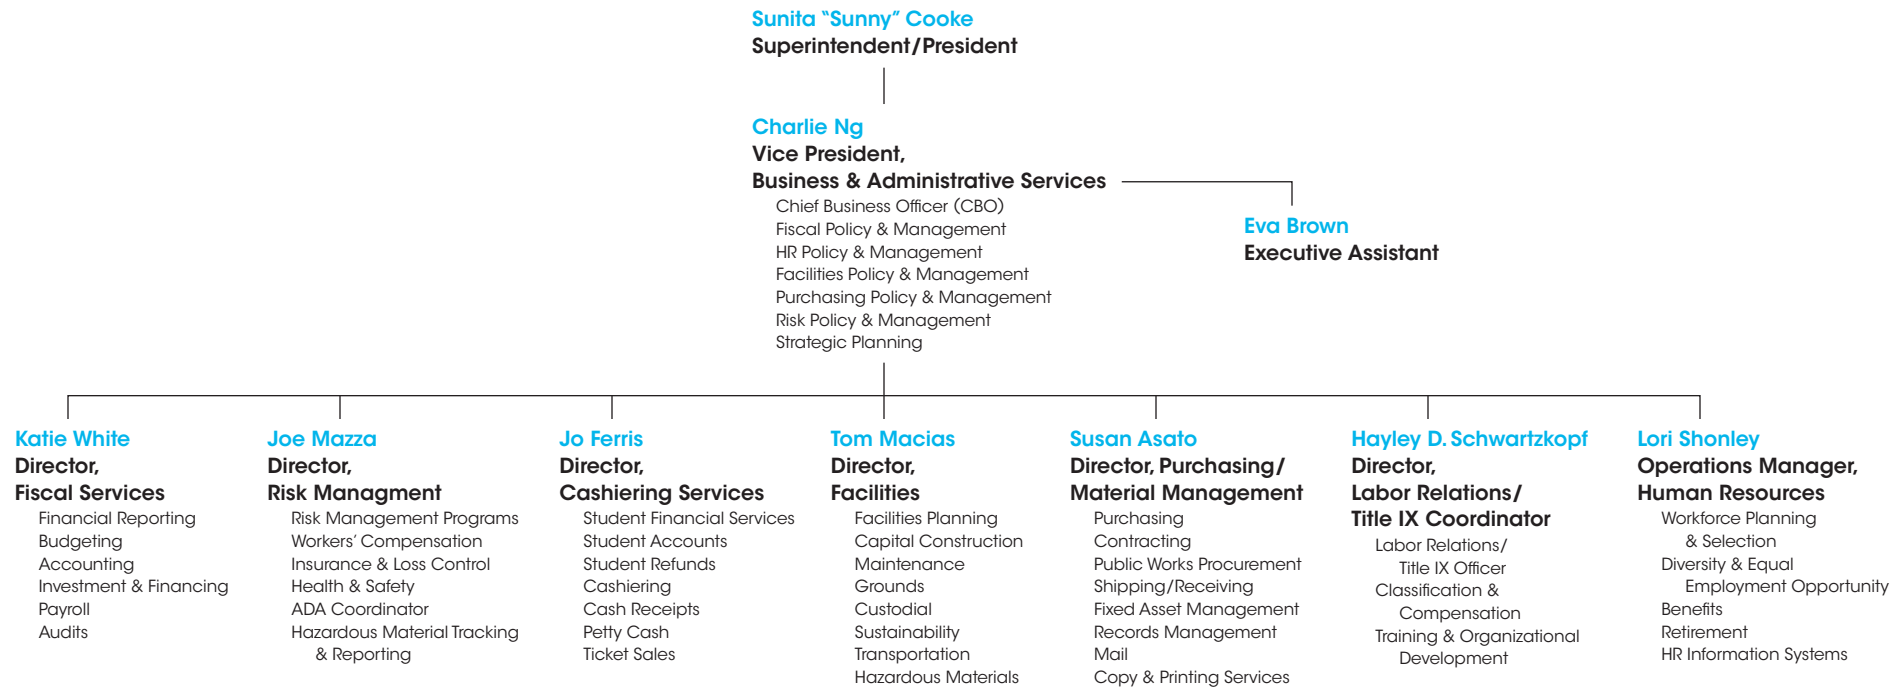

Business & Administrative Services Division Functional Chart

July 23, 2018