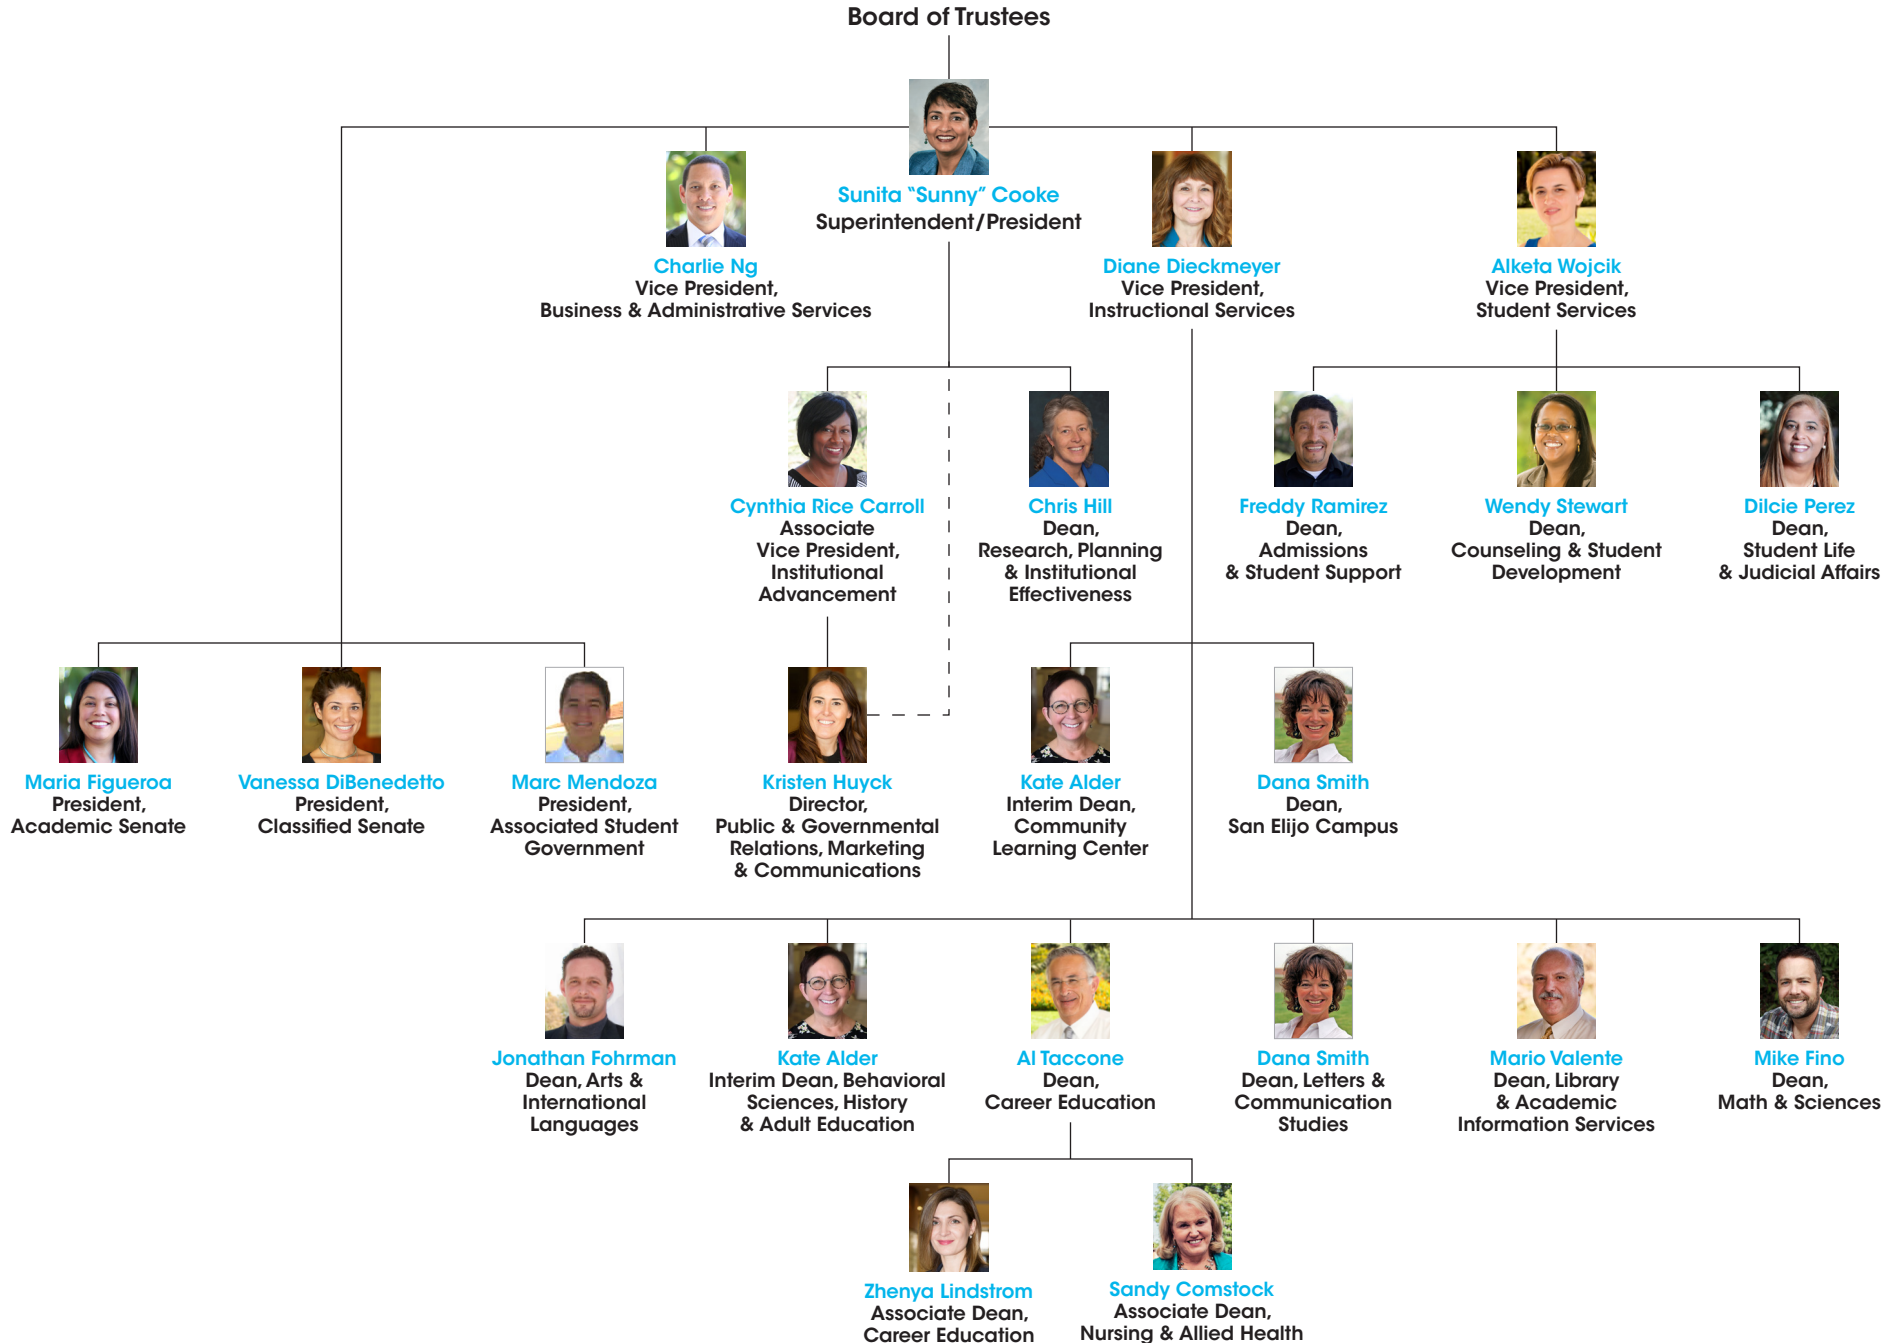

Organizational Chart

Office of the Superintendent/President

Functional Chart

Business & Administrative Services Division Functional Chart

July 23, 2018

Instructional Services Division Functional Chart

July 23, 2018

Sunita "Sunny" Cooke
Superintendent/President

Diane Dieckmeyer
Vice President, Instructional Services
Chief Instructional Officer (CIO)
Articulation
Class Scheduling
Course Catalog
Curriculum
Educational Master Plan

Community Learning Center Functional Chart

February 1, 2018

Sunita "Sunny" Cooke
Superintendent/President

Diane Dieckmeyer
Vice President,
Instructional Services

Kate Alder
Interim Dean,
Behavioral Sciences,
History & Adult Education
Site Administration