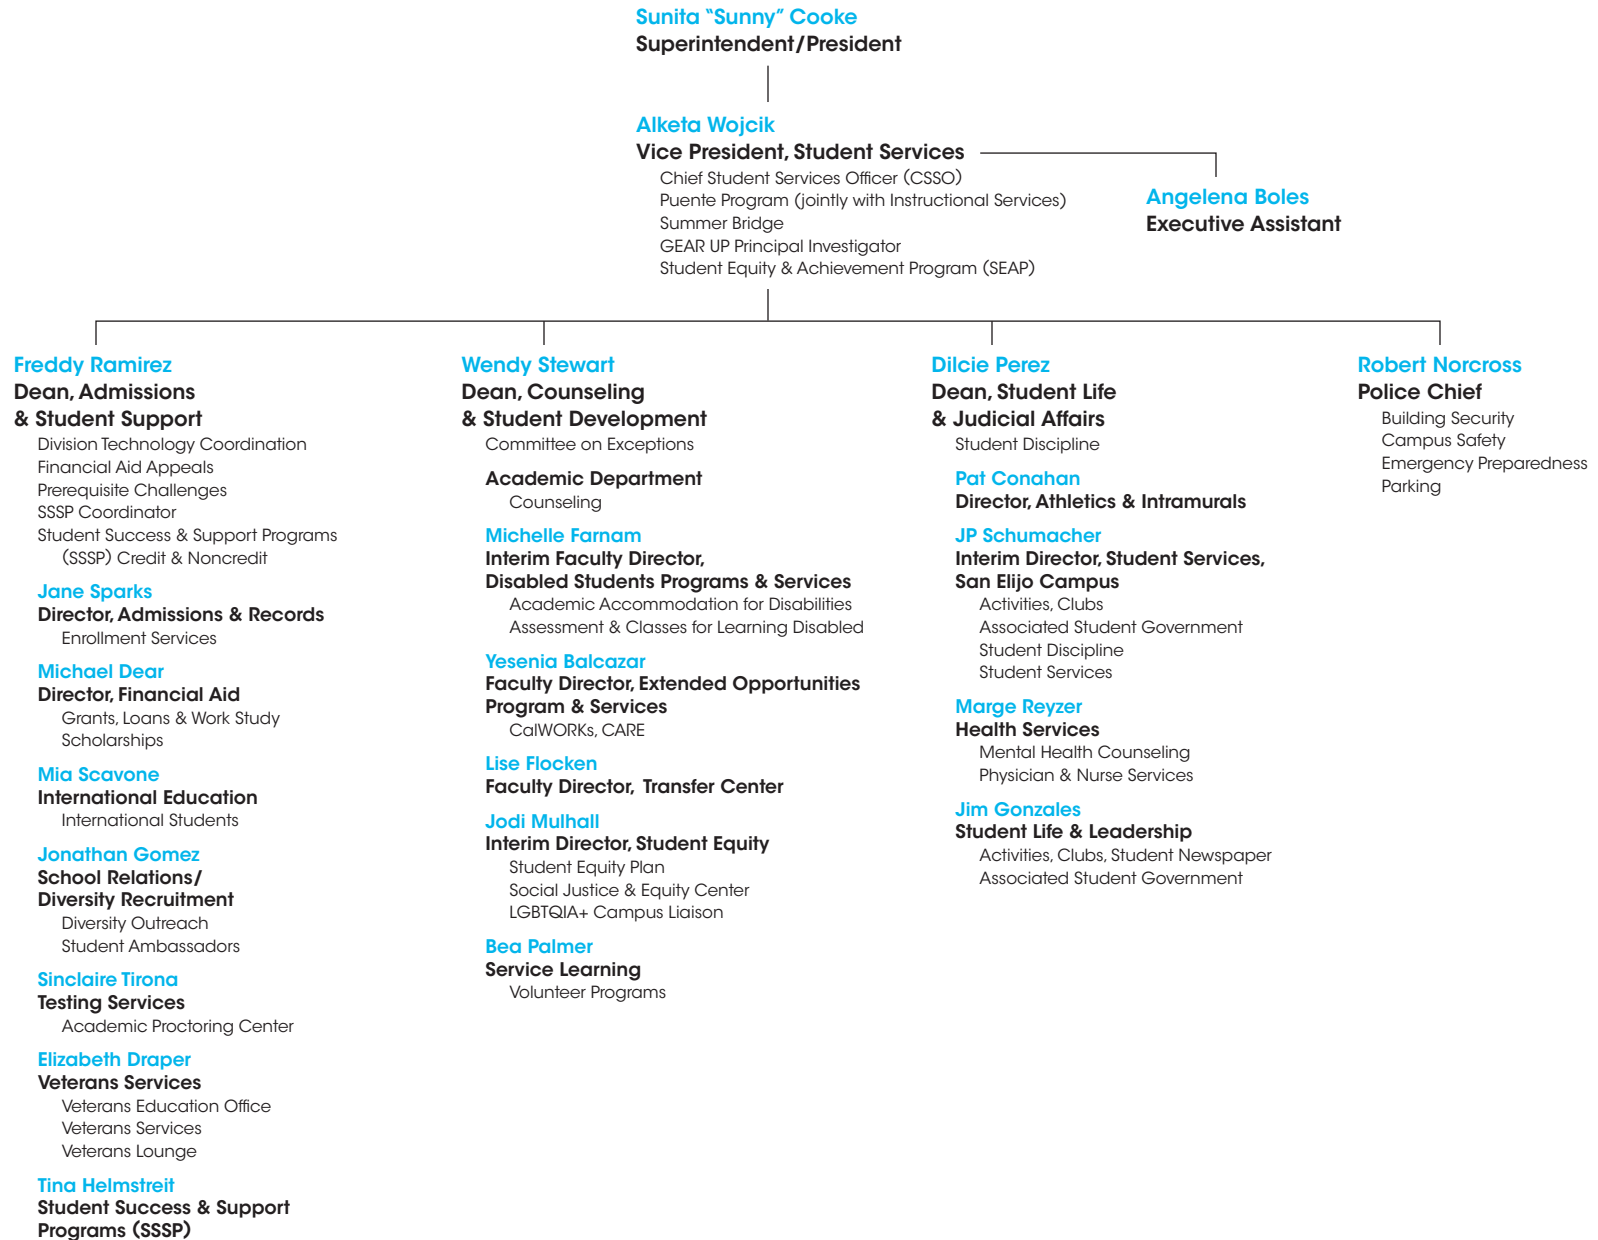

Student Services Division Functional Chart

August 8, 2018