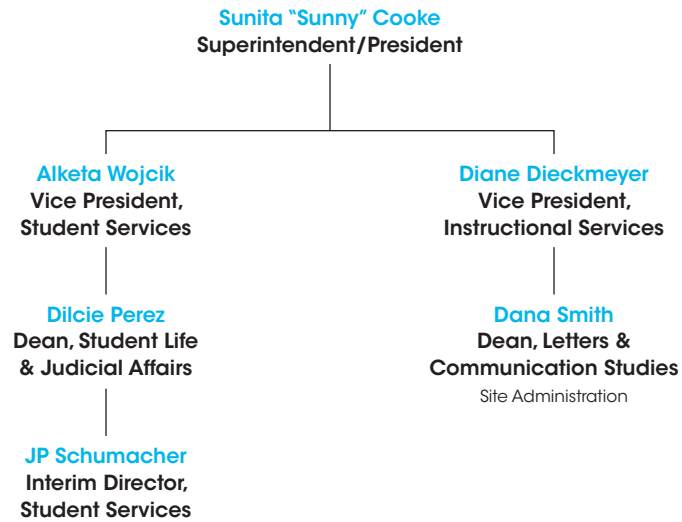

Joanne Gonzales
Executive Assistant

Student Services Division Functional Chart

August 8, 2018

Financial Aid & Scholarships

Functional Chart

February 1, 2018

San Elijo Campus Functional Chart

February 1, 2018

Community Learning Center Functional Chart

February 1, 2018

Sunita "Sunny" Cooke
Superintendent/President

Diane Dieckmeyer
Vice President,
Instructional Services

Kate Alder
Interim Dean,
Behavioral Sciences,
History & Adult Education
Site Administration