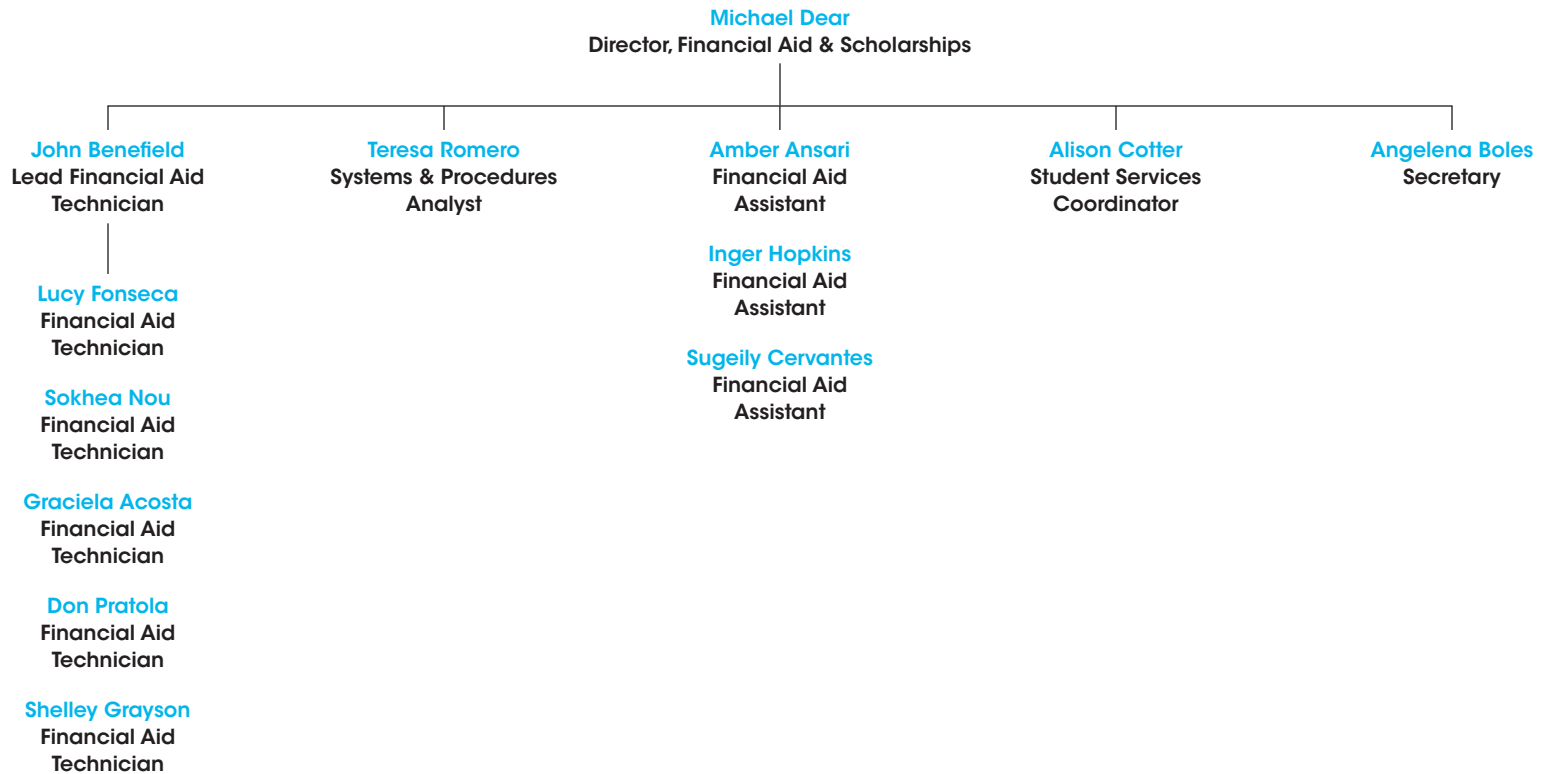

Joanne Gonzales
Executive Assistant

Student Services Division Functional Chart

August 8, 2018

Financial Aid & Scholarships

Functional Chart

February 1, 2018

San Elijo Campus Functional Chart

February 1, 2018

Community Learning Center Functional Chart

February 1, 2018

Sunita "Sunny" Cooke
Superintendent/President

Diane Dieckmeyer
Vice President,
Instructional Services

Kate Alder
Interim Dean,
Behavioral Sciences,
History & Adult Education
Site Administration