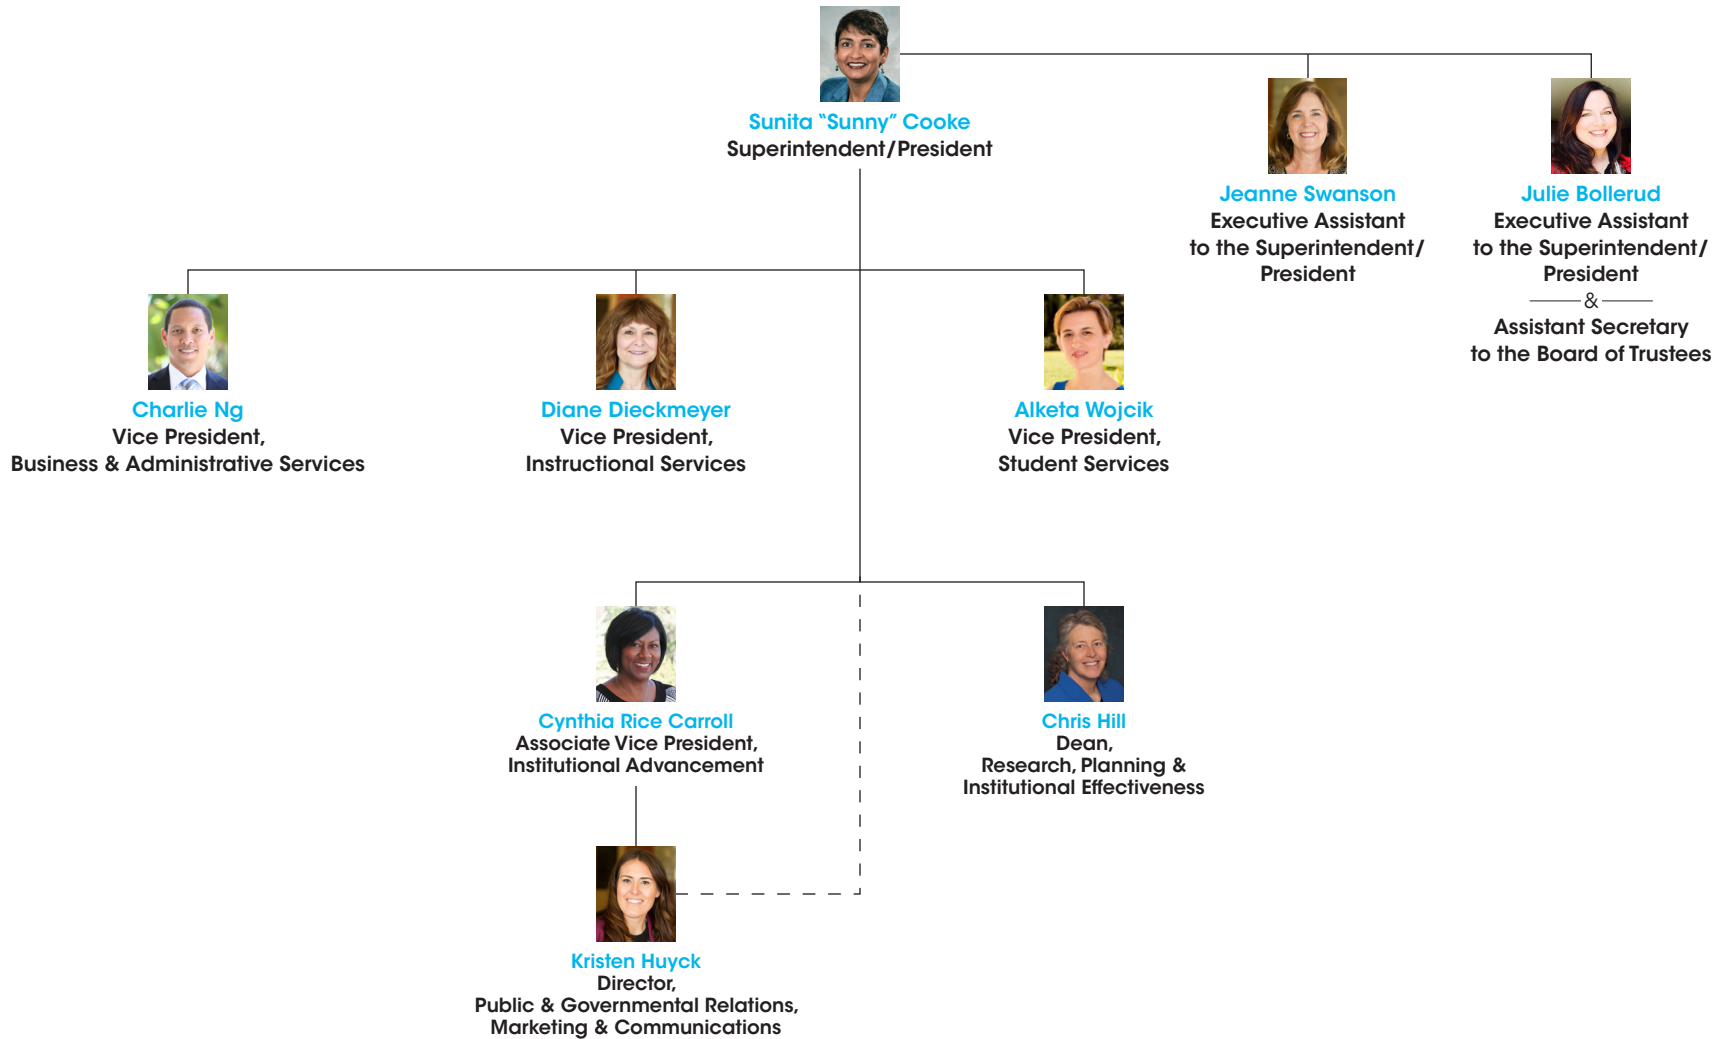

Organizational Chart

Office of the Superintendent/President

Functional Chart

Business & Administrative Services Division Functional Chart

July 23, 2018

Instructional Services Division Functional Chart

July 23, 2018

Sunita "Sunny" Cooke
Superintendent/President

Diane Dieckmeyer
Vice President, Instructional Services
Chief Instructional Officer (CIO)
Articulation
Class Scheduling
Course Catalog
Curriculum
Educational Master Plan

Community Learning Center Functional Chart

February 1, 2018

Sunita "Sunny" Cooke
Superintendent/President

Diane Dieckmeyer
Vice President,
Instructional Services

Kate Alder
Interim Dean,
Behavioral Sciences,
History & Adult Education
Site Administration