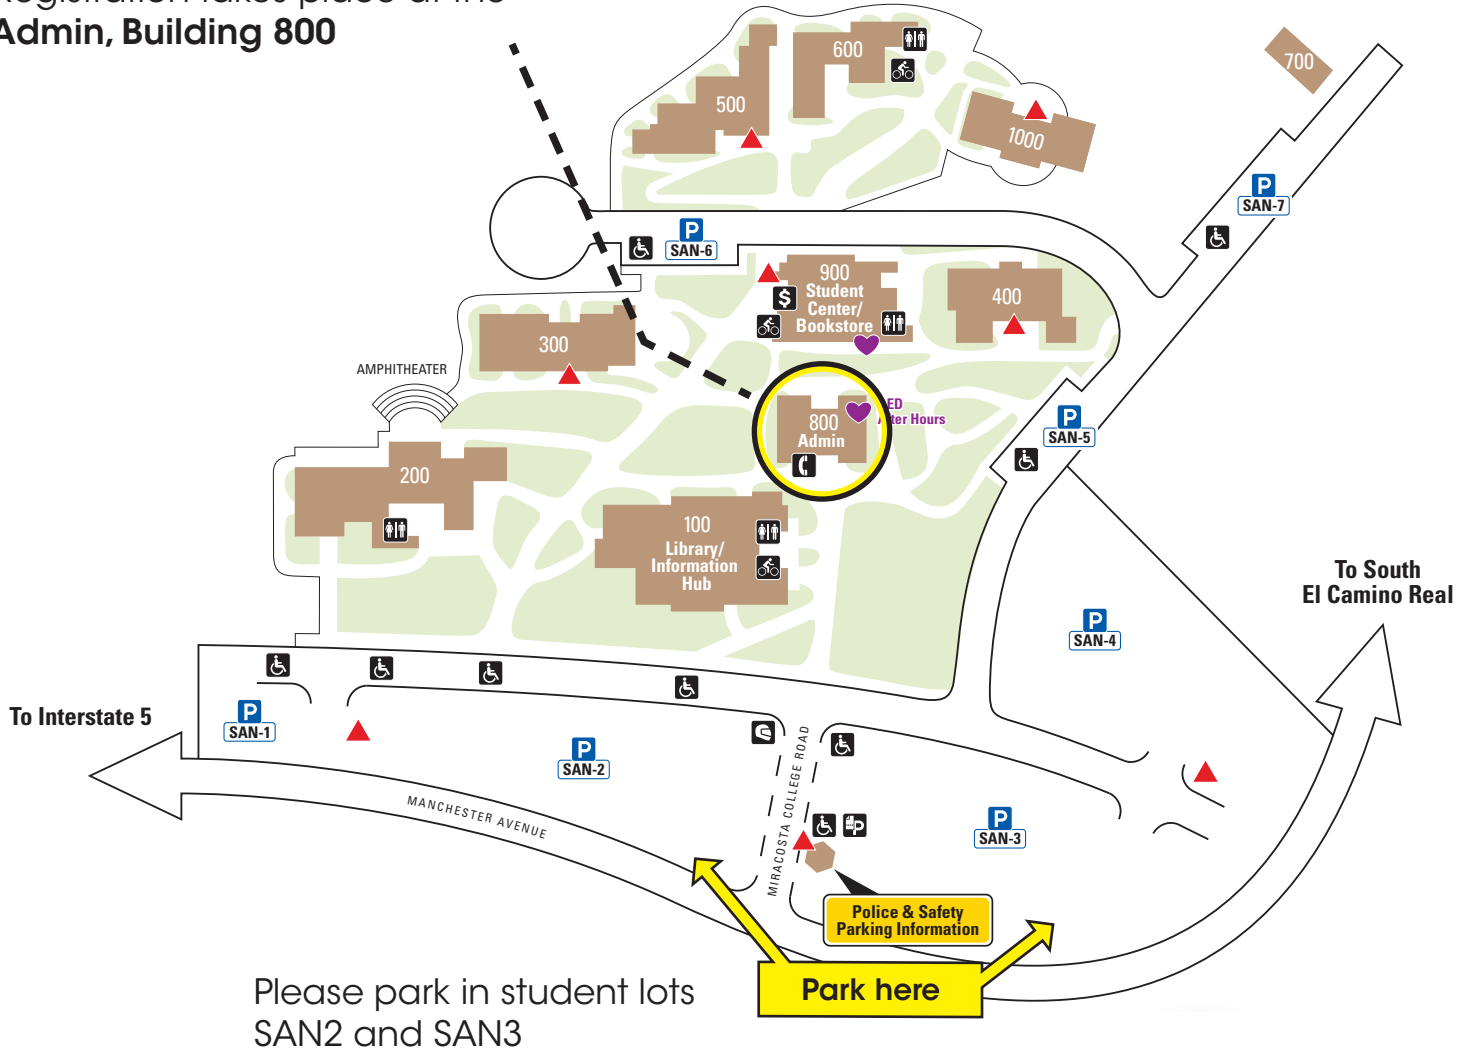

Thursday, January 18
11 a.m.–3 p.m.

San Elijo Campus

3333 Manchester Ave., Cardiff, CA 92007
miracosta.edu
760.944.4449

Registration takes place at the
Admin, Building 800

Please park in student lots
SAN2 and SAN3

DIRECTIONS

From I-5, take the Manchester Avenue exit in Cardiff. Go east, approximately one-half mile. The campus is on the north side of Manchester Avenue opposite the San Elijo Lagoon. The campus entrance has a traffic light.

From north of the campus, take El Camino Real heading south. El Camino Real merges and becomes Manchester Avenue. The campus will be on the right (north side).

Major landmark: A large white, gold-domed Greek Orthodox church is just east of the campus—it is very visible, while the campus blends in with the bluffs behind it.