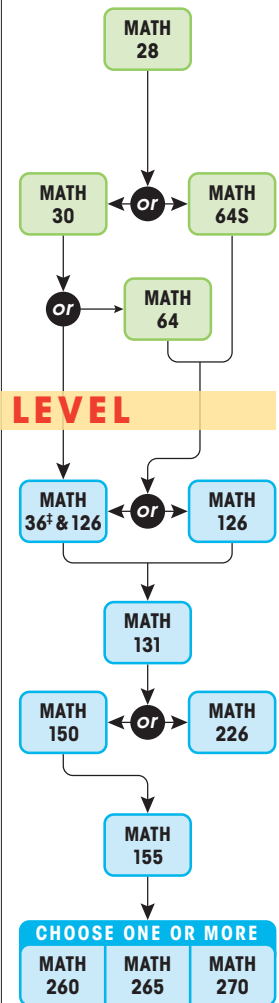

Mathematics Learning Sequence

Most students are recommended to start at transfer level. To determine the appropriate placement/eligibility for a particular major or transfer institution, **please contact a counselor**. For more information, visit miracosta.edu/mathsupportcourses.

NON-TRANSFER

ELEMENTARY EDUCATION MAJORS

BUSINESS MAJORS*

NON-STEM MAJORS†

STEM MAJORS

MOST STUDENTS WILL START AT TRANSFER LEVEL

TRANSFER

COURSE TITLES

See a counselor to determine which mathematics sequence is best to meet your educational goals.

All courses under 100 are not transferable.

MATH 30 & 64 may be taken concurrently in a single semester.

*Not all Business majors have the same requirements. See a counselor to determine which course or courses are best for you.