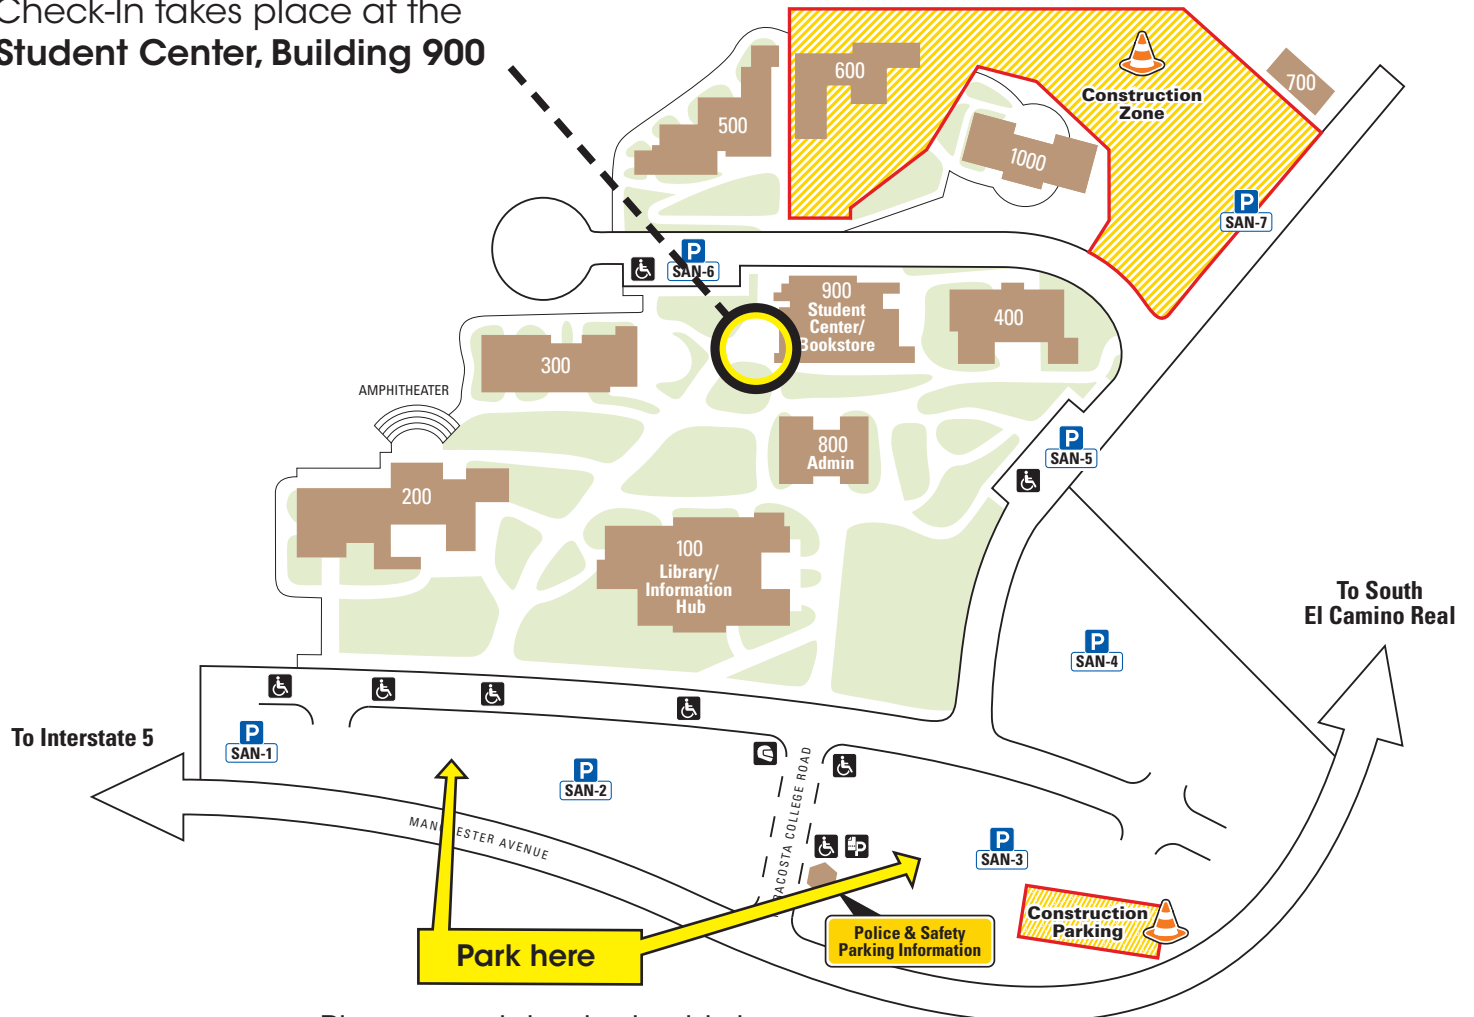

San Elijo Campus

3333 Manchester Ave., Cardiff, CA 92007
miracosta.edu
760.944.4449

Check-In takes place at the
Student Center, Building 900

Please park in student lots
SAN-2 and SAN-3

DIRECTIONS

From I-5, take the Manchester Avenue exit in Cardiff. Go east, approximately one-half mile. The campus is on the north side of Manchester Avenue opposite the San Elijo Lagoon. The campus entrance has a traffic light.

From north of the campus, take El Camino Real heading south. El Camino Real merges and becomes Manchester Avenue. The campus will be on the right (north side).

Major landmark: A large white, gold-domed Greek Orthodox church is just east of the campus—it is very visible, while the campus blends in with the bluffs behind it.