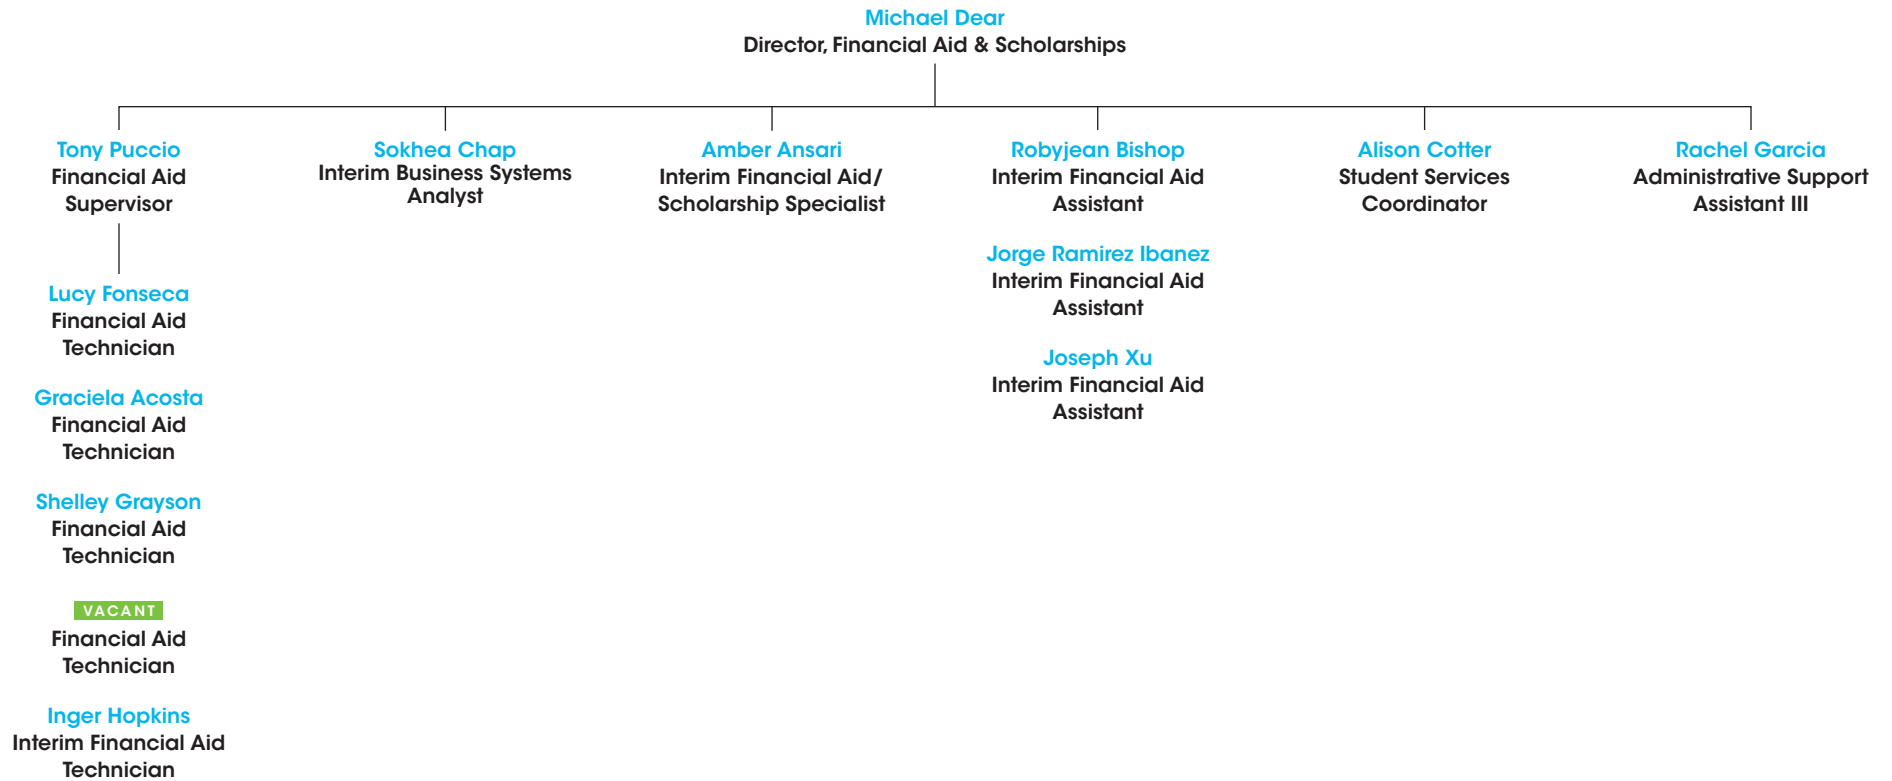

Financial Aid & Scholarships