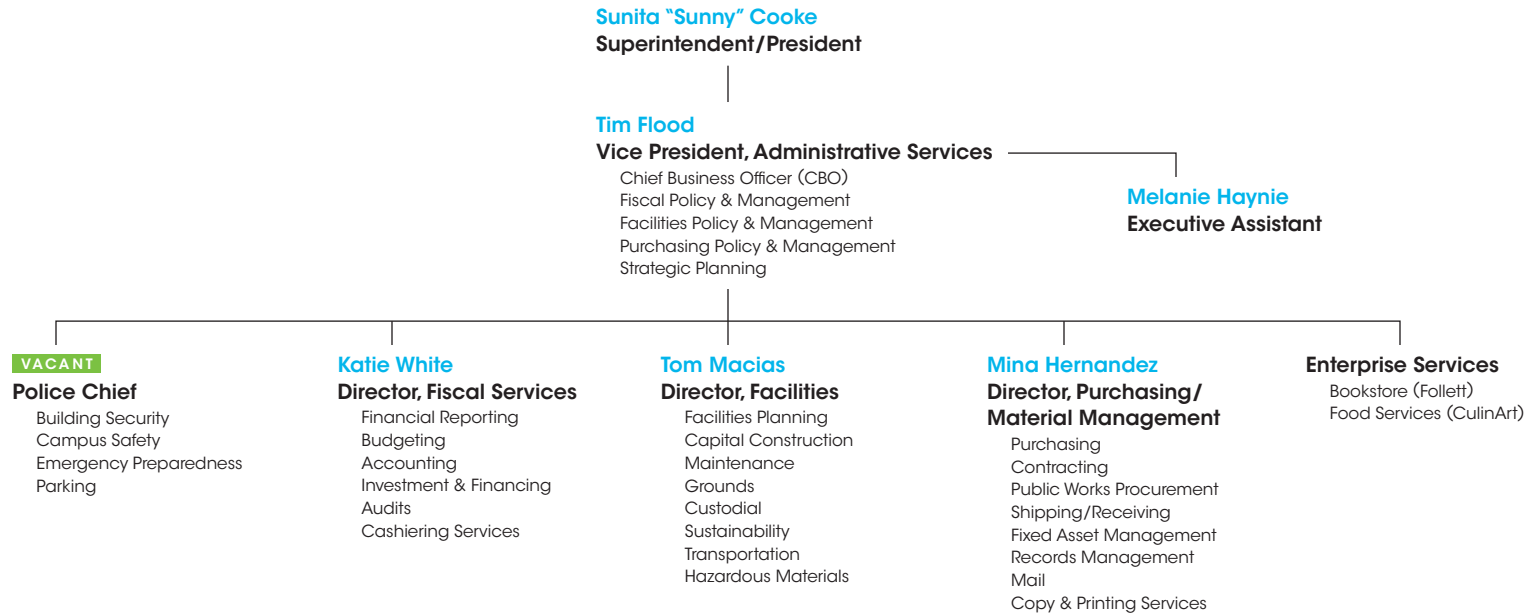

Administrative Services Division

Functional Chart

9.25.2020

Human Resources Division

Functional Chart

9.25.2020

Instructional Services Division

Sunita "Sunny" Cooke
Superintendent/President