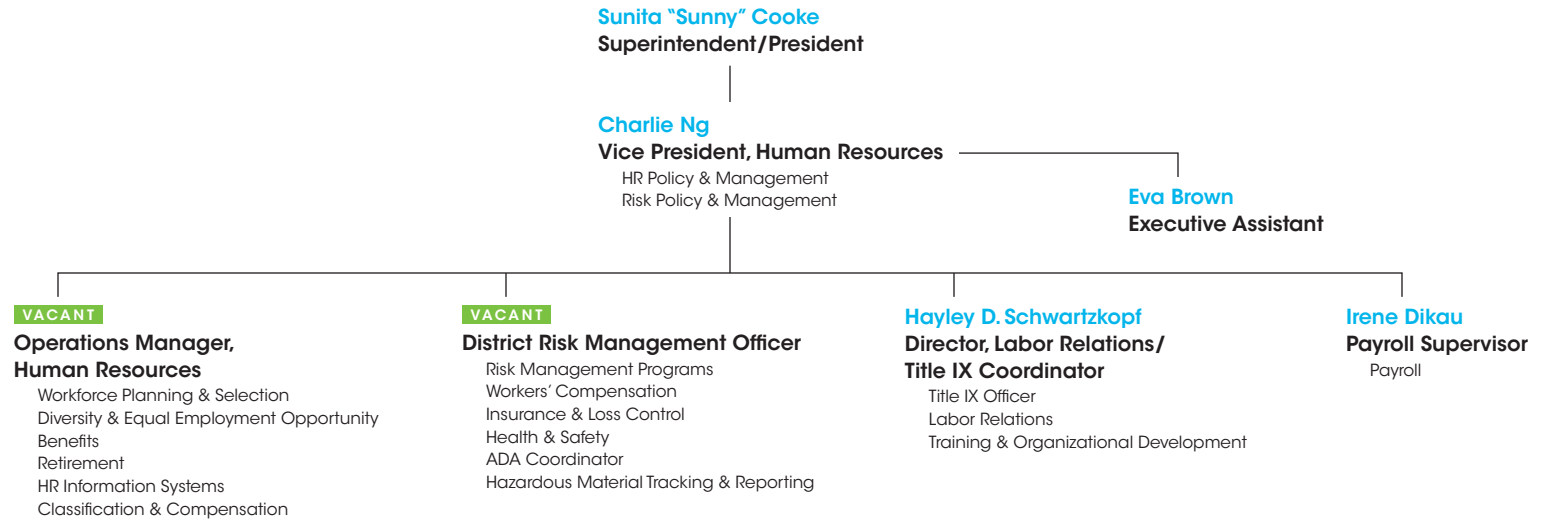

Administrative Services Division

Functional Chart

9.25.2020

Human Resources Division

Functional Chart

9.25.2020

Instructional Services Division

Sunita "Sunny" Cooke
Superintendent/President

Diane Dieckmeyer
Vice President, Instructional Services
Chief Instructional Officer (CIO)
Articulation
Class Scheduling
Course Catalog
Curriculum
Educational Master Plan

Joanne Gonzales
Executive Assistant