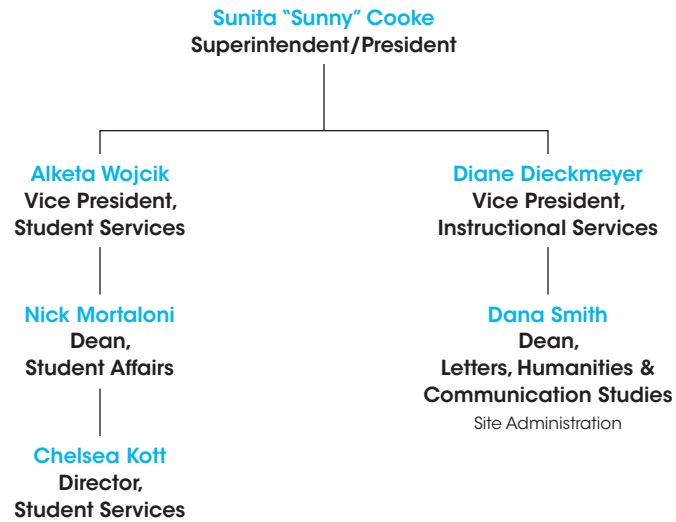

Edward Pohler
Faculty Director, Tutoring & Academic Support

Denise Stephenson
Faculty Director, Writing Center

Student Services Division

Financial Aid & Scholarships

San Elijo Campus

Community Learning Center

Functional Chart

4.6.2020

Sunita "Sunny" Cooke
Superintendent/President

Diane Dieckmeyer
Vice President,
Instructional Services

John Makevich
Dean,
Continuing & Community
Education
Site Administration